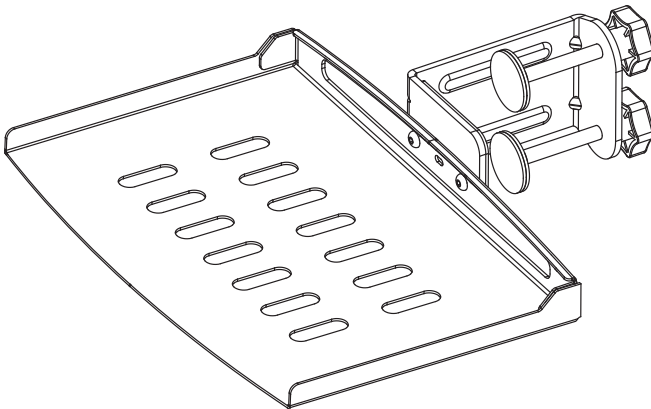

## Black Under Desk Leg Clamp Shelf

Instruction Manual

**SKU: DESK-SF01LC**

Scan the QR code with your mobile device or follow the link for helpful videos and specifications related to this product.

<https://vivo-us.com/products/desk-sf01lc>