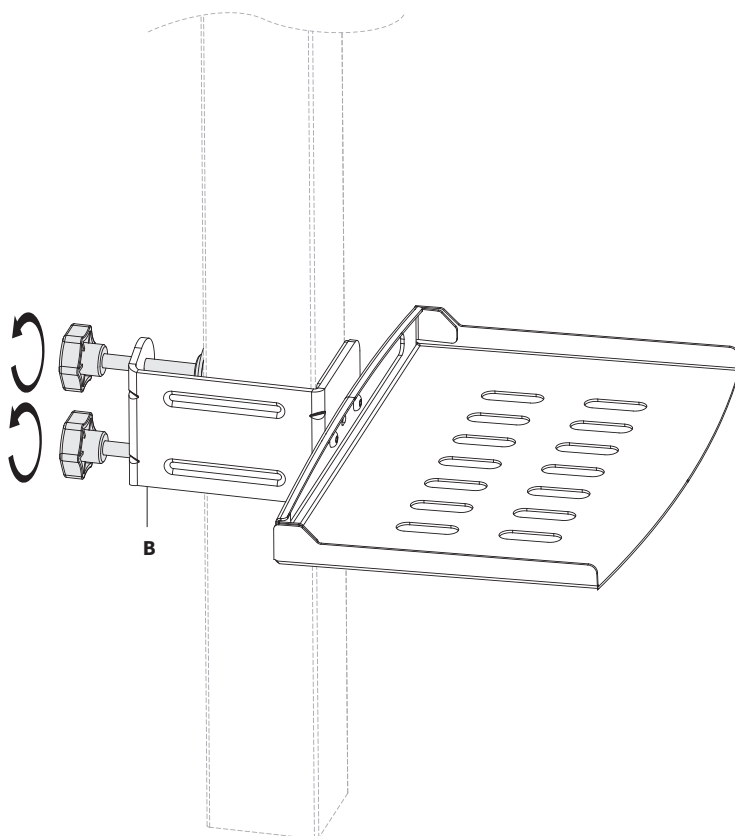

STEP 3

Install assembly onto desk leg by tightening knobs.